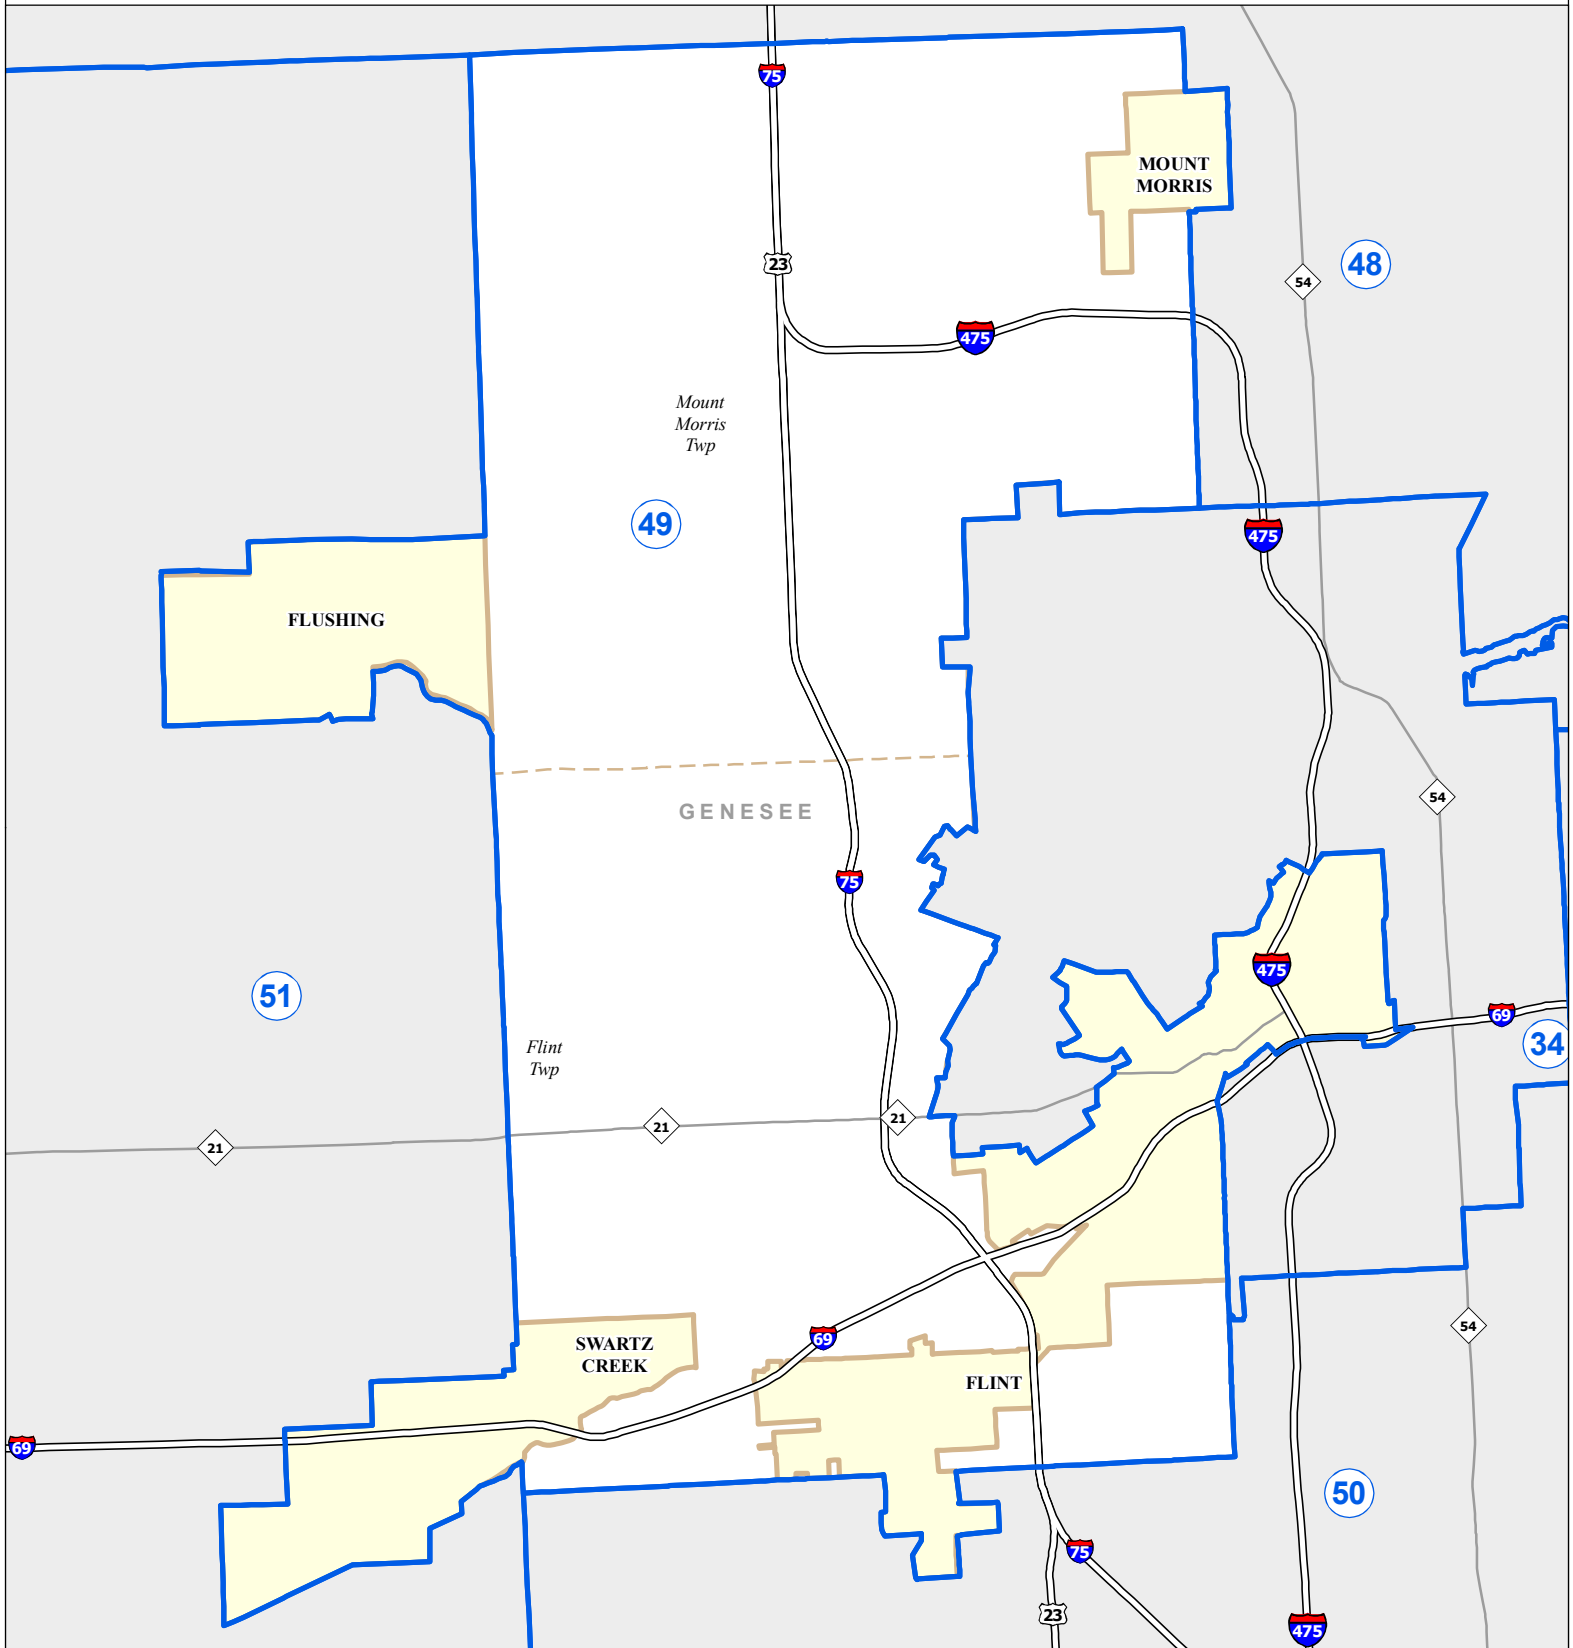

# MICHIGAN STATE HOUSE DISTRICT 49

## 2011 Apportionment Plan

Produced by:  
Center for Shared Solutions and Technology Partnerships  
Michigan Department of Technology, Management, and Budget  
12/20/11

Source: Base Map - Michigan Geographic Framework v11a  
Legislative District Boundaries - 2011 Apportionment Plan (as enacted by PA 129 of 2011)

Legend					
	House District		County		Freeway
	City		Township		Highway