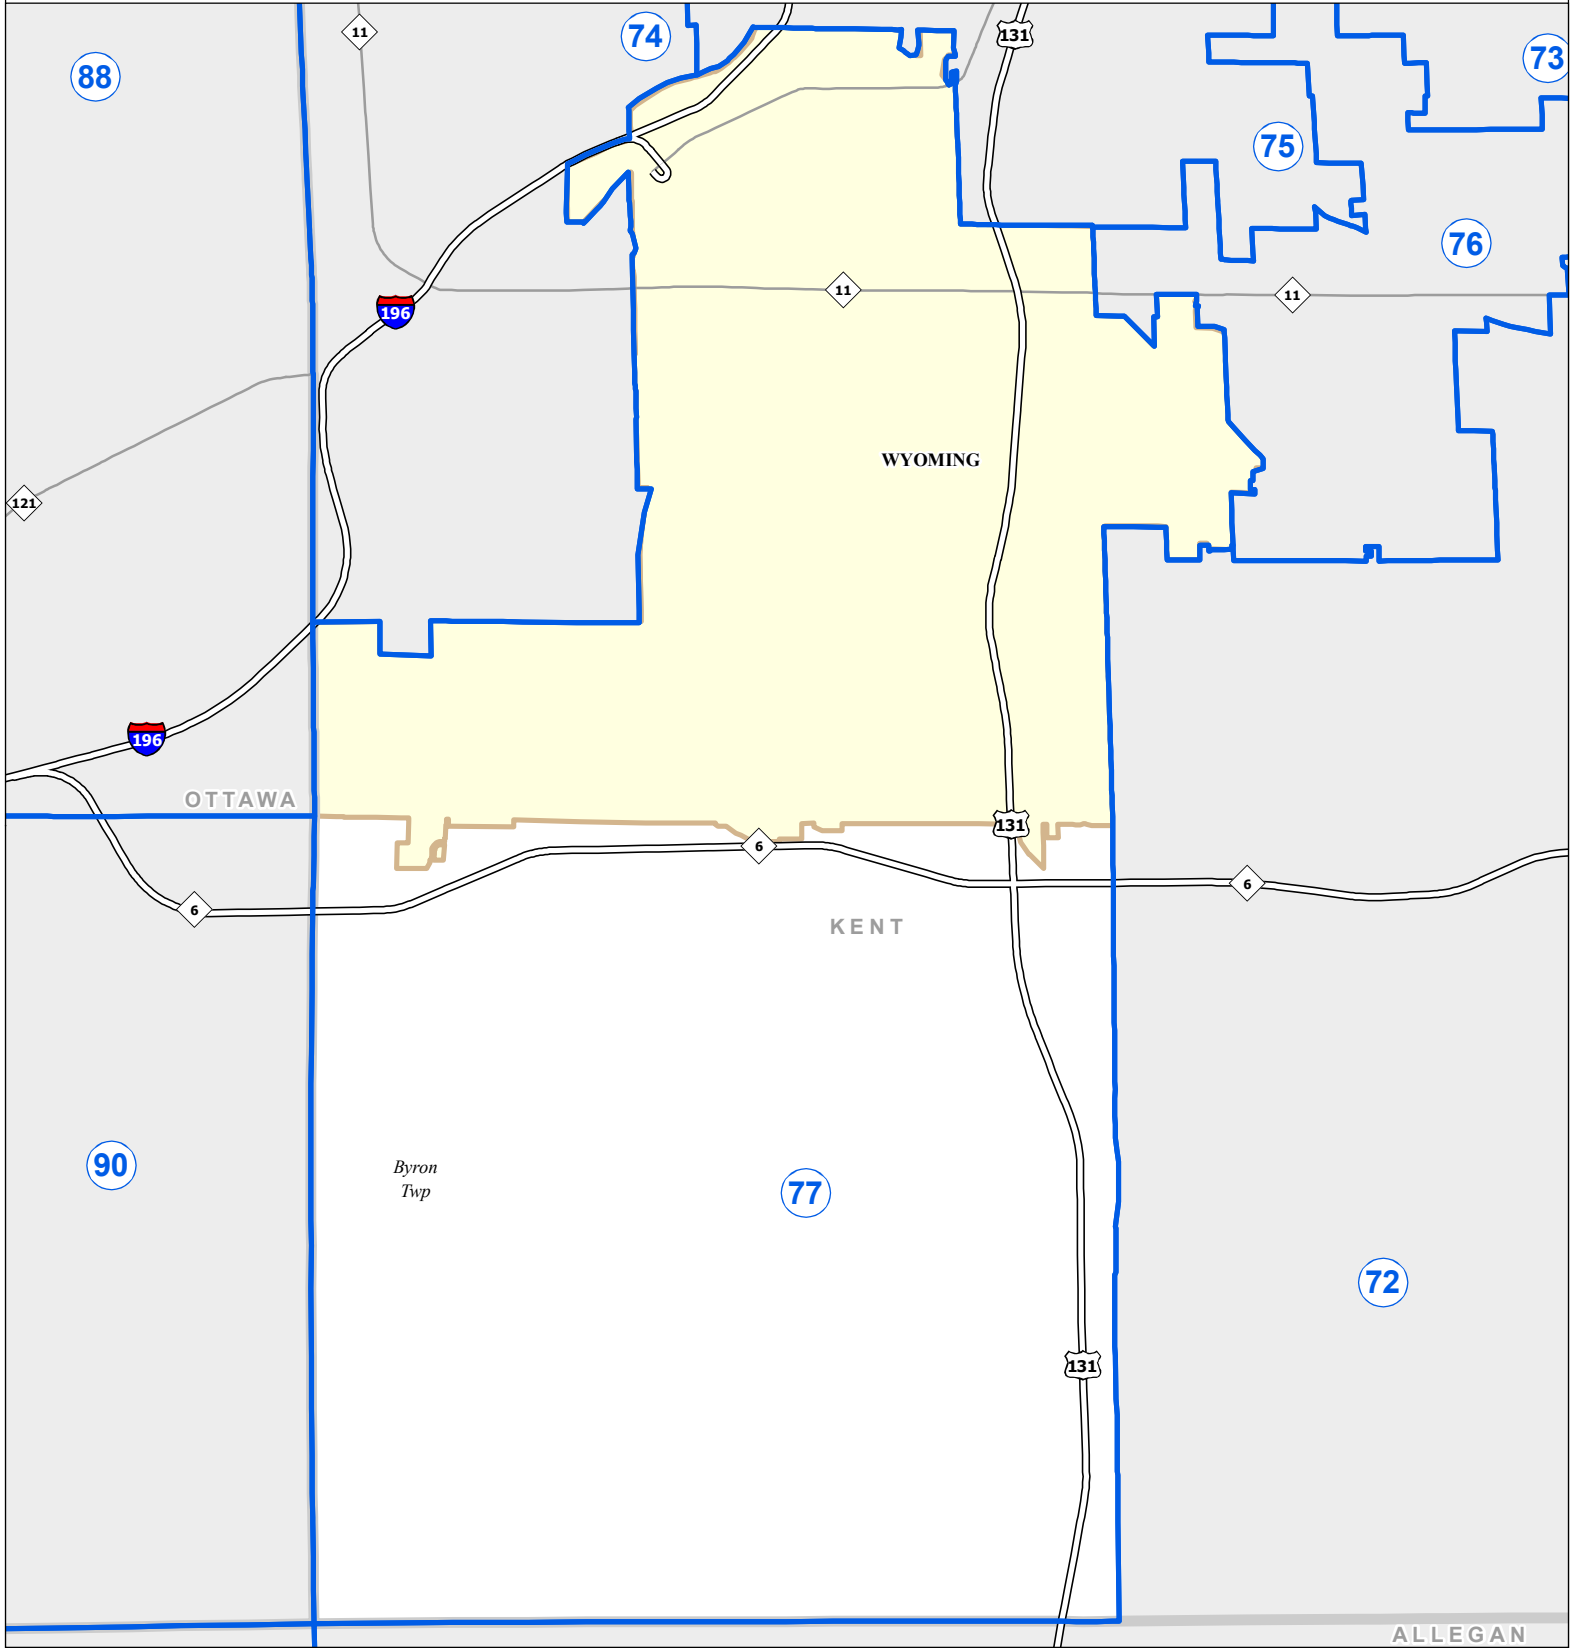

MICHIGAN STATE HOUSE DISTRICT 77

2011 Apportionment Plan

Produced by:
Center for Shared Solutions and Technology Partnerships
Michigan Department of Technology, Management, and Budget
12/20/11

Source: Base Map - Michigan Geographic Framework v11a
Legislative District Boundaries - 2011 Apportionment Plan (as enacted by PA 129 of 2011)

Legend					
	House District		County		Freeway
	City		Township		Highway

Michigan State House of Representatives

District 77

Kent County (part)
Byron Township
Wyoming city

Published pursuant to Public Act 128 of 2011
Produced by the Michigan Bureau of Elections
Michigan Department of State
January 2012