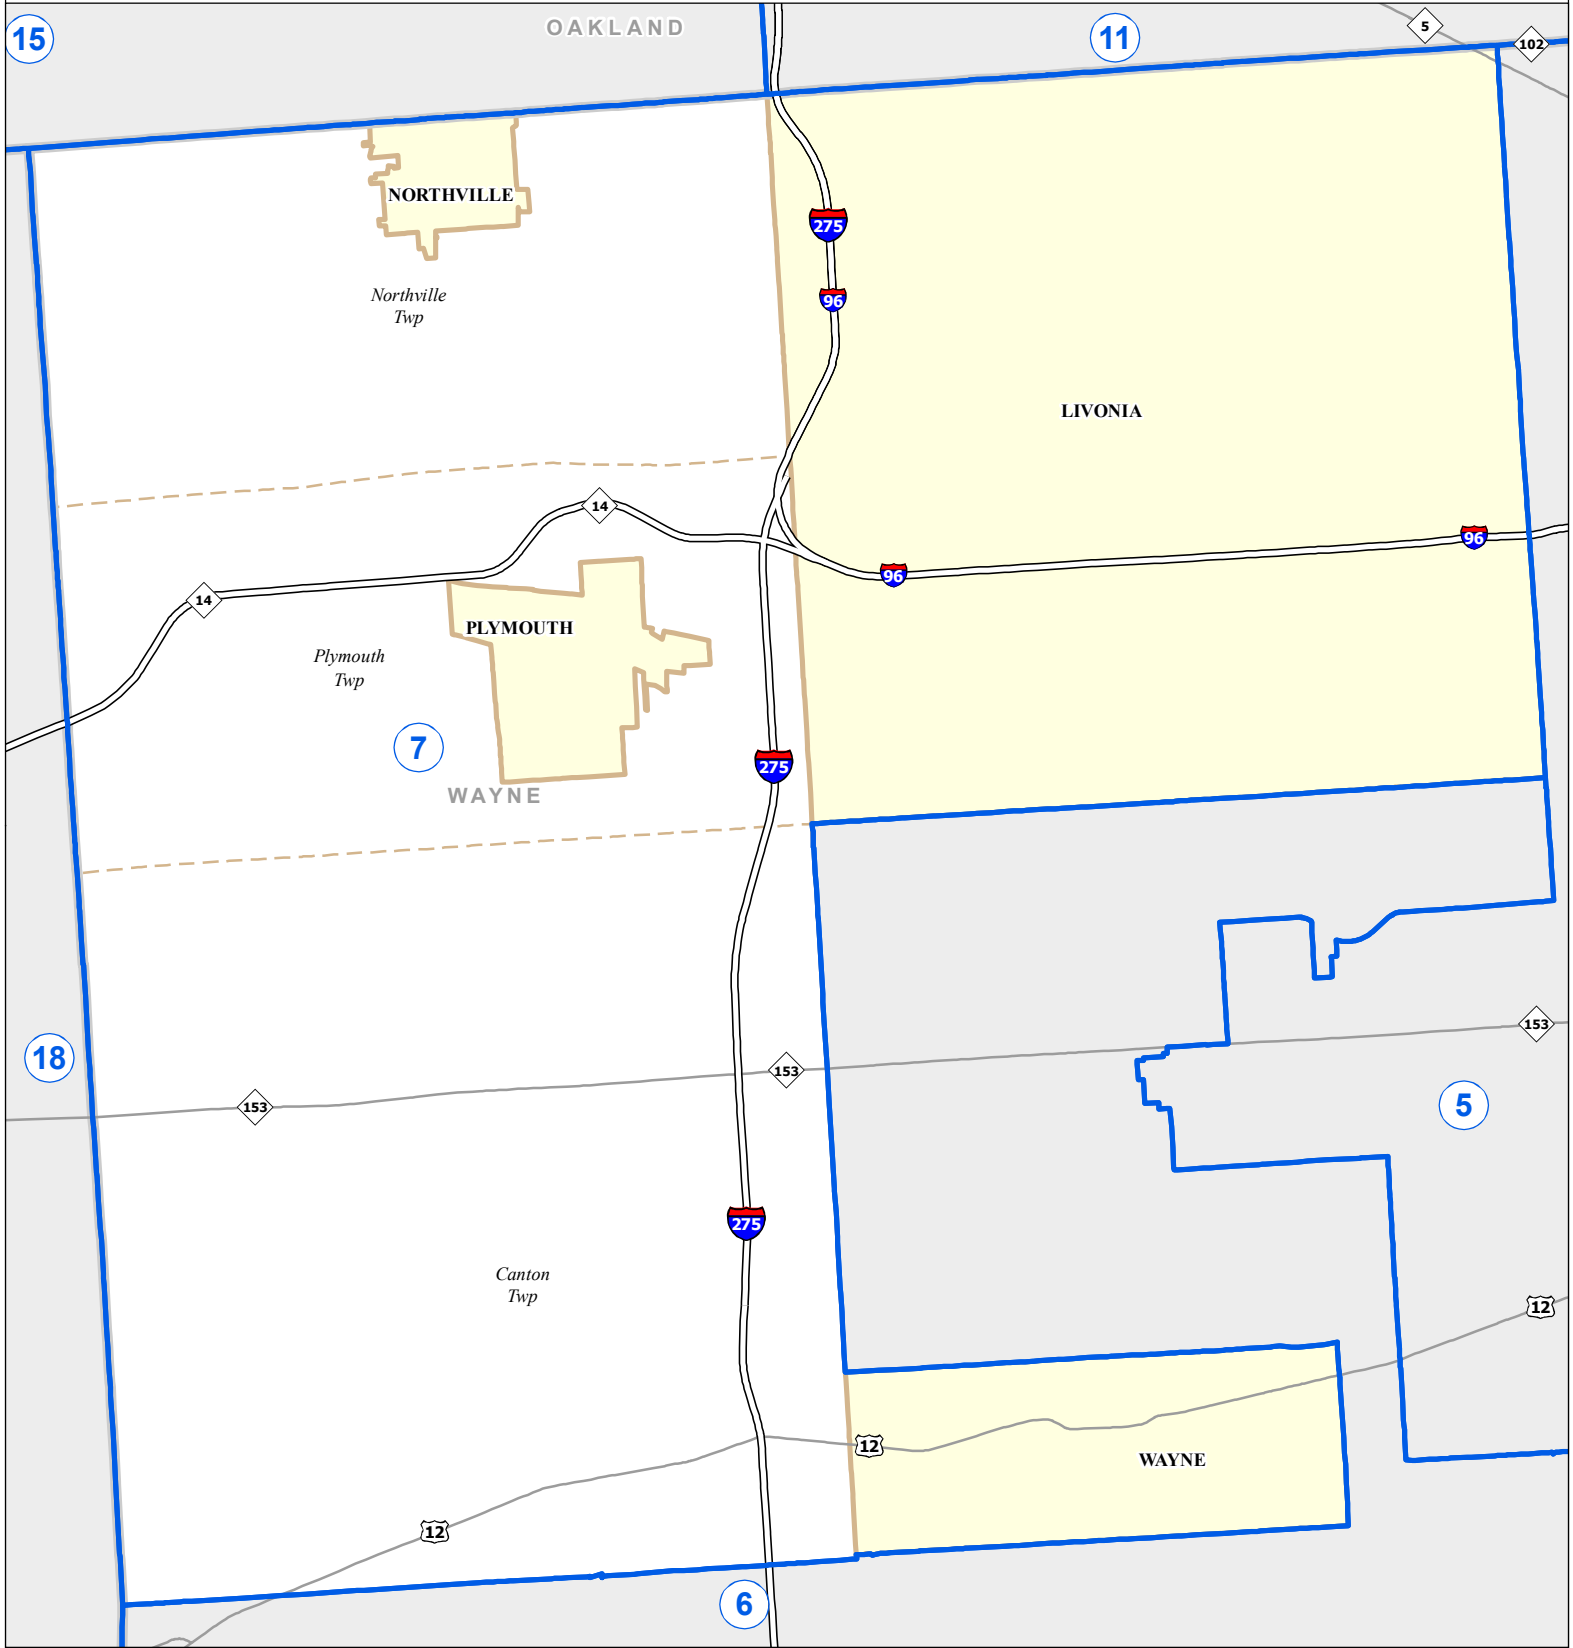

MICHIGAN SENATE DISTRICT 7 2011 Apportionment Plan

0 2.5 5 Miles

Produced by:
Center for Shared Solutions and Technology Partnerships
Michigan Department of Technology, Management, and Budget
12/19/11

Source: Base Map - Michigan Geographic Framework v11a
Legislative District Boundaries - 2011 Apportionment Plan (as enacted by PA 129 of 2011)

Legend					
	Senate District		County		Freeway
	City		Township		Highway

Michigan State Senate

DISTRICT 7

Wayne County (part)
Canton Township
Livonia city
Northville city
Northville Township
Plymouth city
Plymouth Township
Wayne city