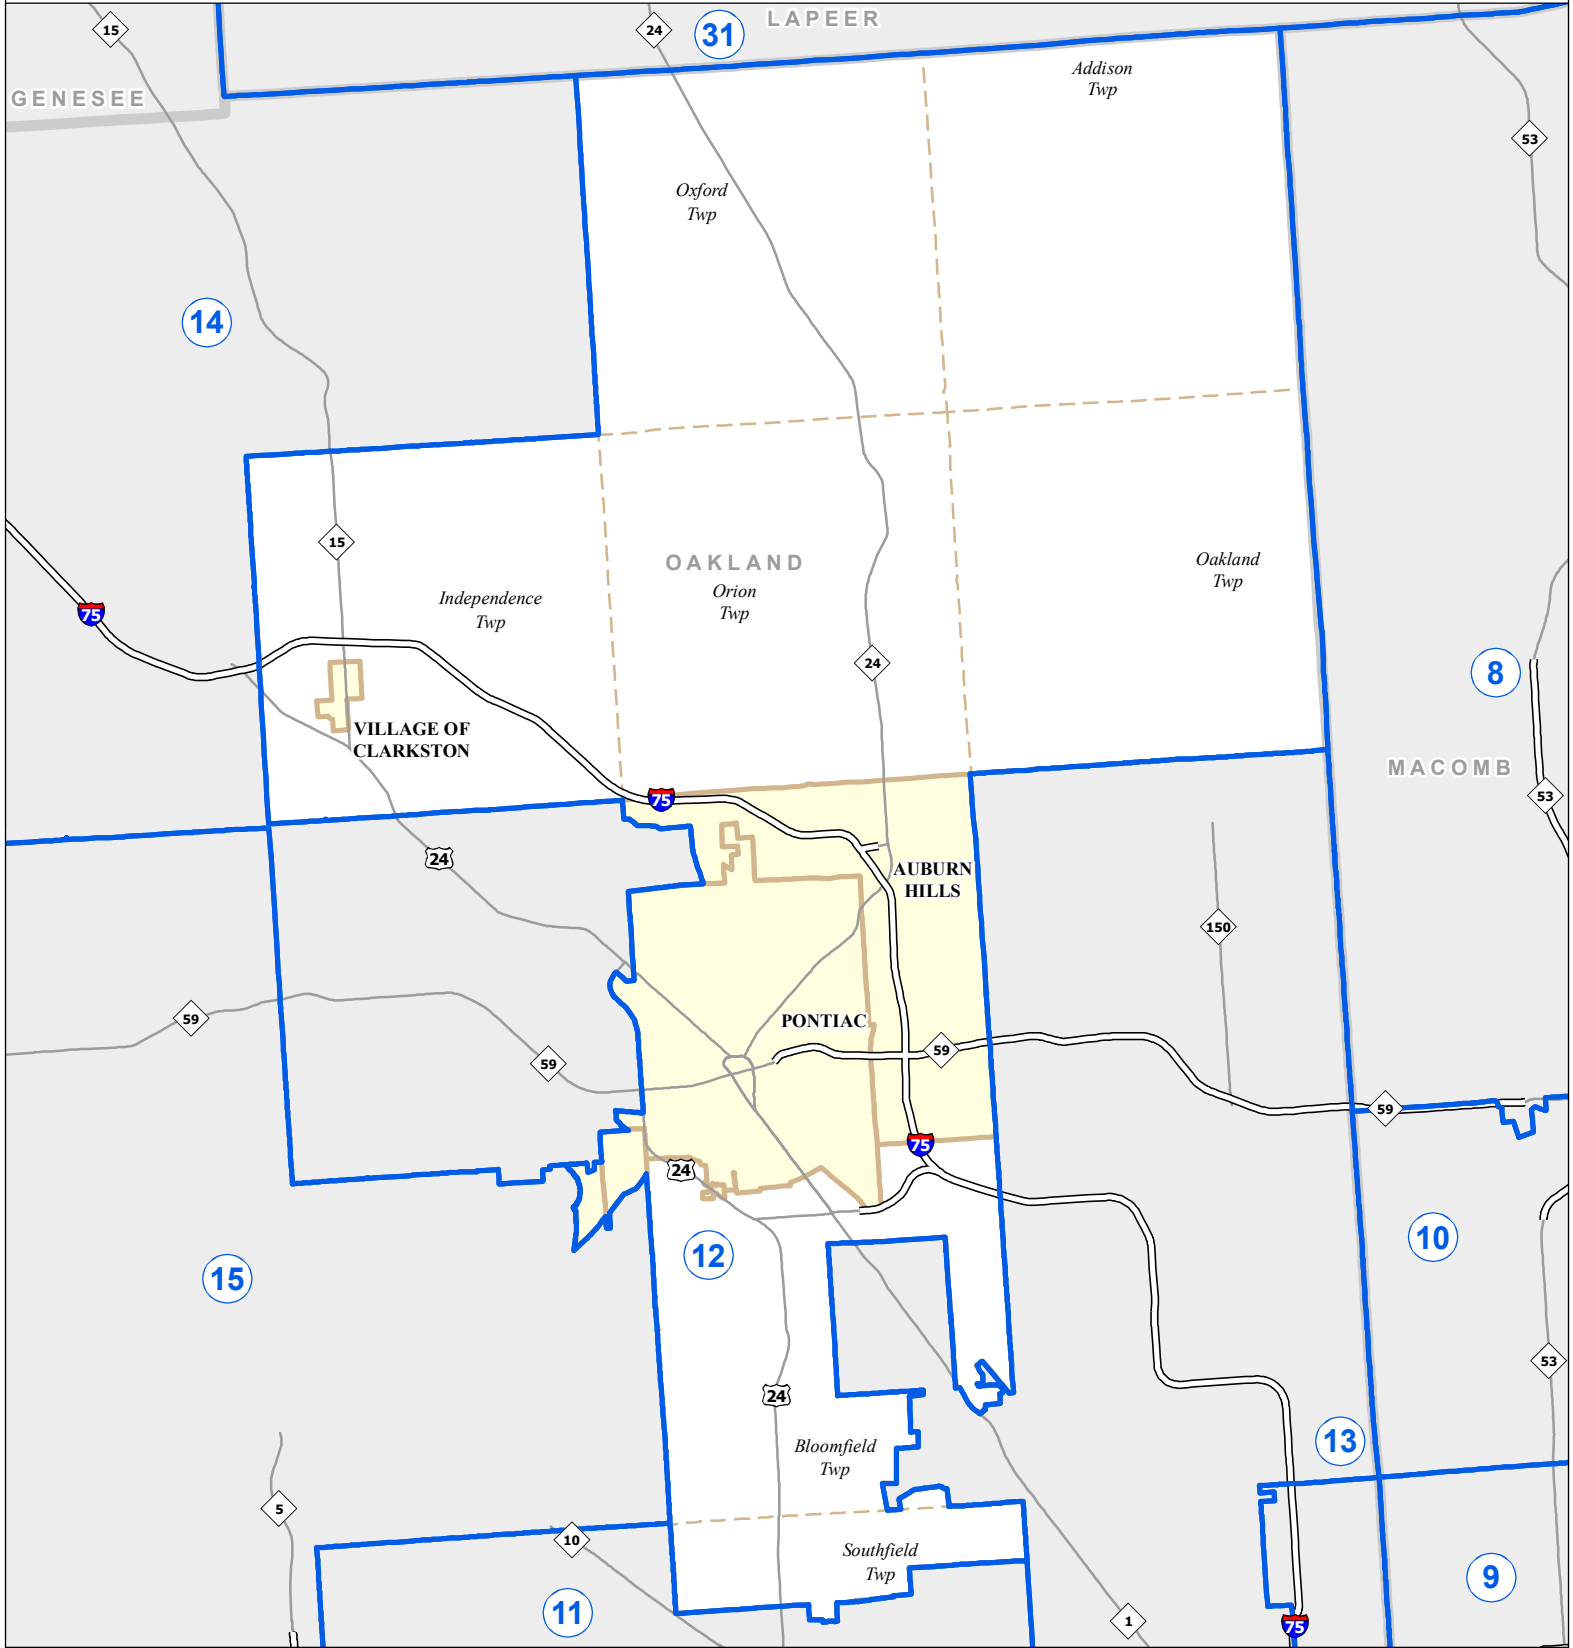

MICHIGAN SENATE DISTRICT 12

2011 Apportionment Plan

0 2.5 5 Miles

Produced by:
Center for Shared Solutions and Technology Partnerships
Michigan Department of Technology, Management, and Budget
12/19/11

Source: Base Map - Michigan Geographic Framework v11a
Legislative District Boundaries - 2011 Apportionment Plan (as enacted by PA 129 of 2011)

Legend					
	Senate District		County		Freeway
	City		Township		Highway

Michigan State Senate

DISTRICT 12

Oakland County (part)

- Addison Township
- Auburn Hills city
- Bloomfield Township
- Independence Township
- Keego Harbor city
- Oakland Township
- Orion Township
- Oxford Township
- Pontiac city
- Southfield Township
- Sylvan Lake city
- Village of Clarkston city