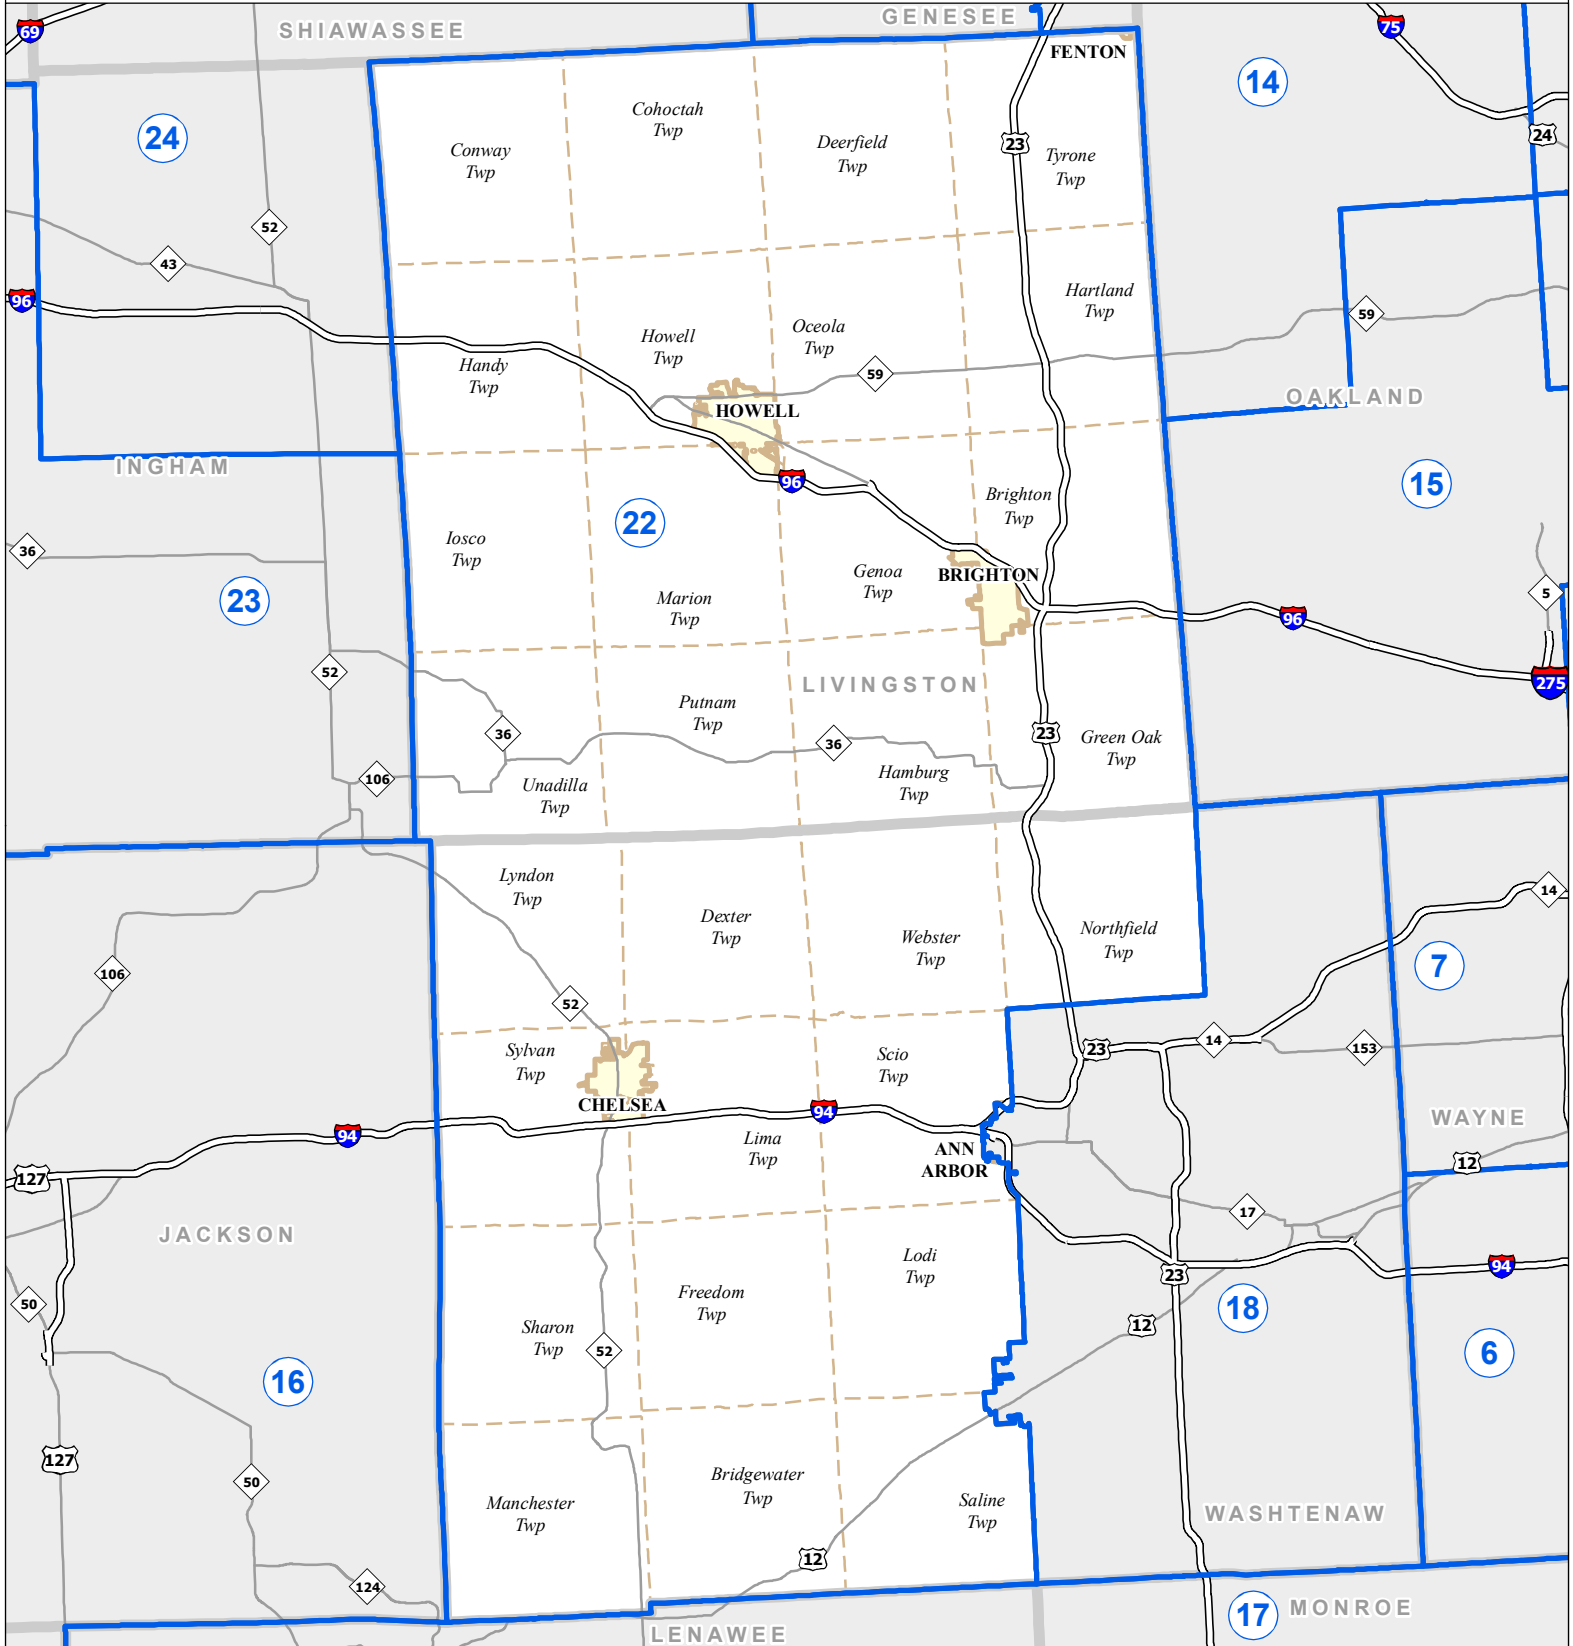

MICHIGAN SENATE DISTRICT 22

2011 Apportionment Plan

0 2.5 5 Miles

Produced by:
Center for Shared Solutions and Technology Partnerships
Michigan Department of Technology, Management, and Budget
12/19/11

Source: Base Map - Michigan Geographic Framework v11a
Legislative District Boundaries - 2011 Apportionment Plan (as enacted by PA 129 of 2011)

Legend					
	Senate District		County		Freeway
	City		Township		Highway

Michigan State Senate

DISTRICT 22

Livingston County

Washtenaw County (part)

Ann Arbor city (part)

Bridgewater Township

Chelsea city

Dexter Township

Freedom Township

Lima Township

Lodi Township (part)

Lyndon Township

Manchester Township

Northfield Township

Saline Township (part)

Scio Township (part)

Sharon Township

Sylvan Township

Webster Township