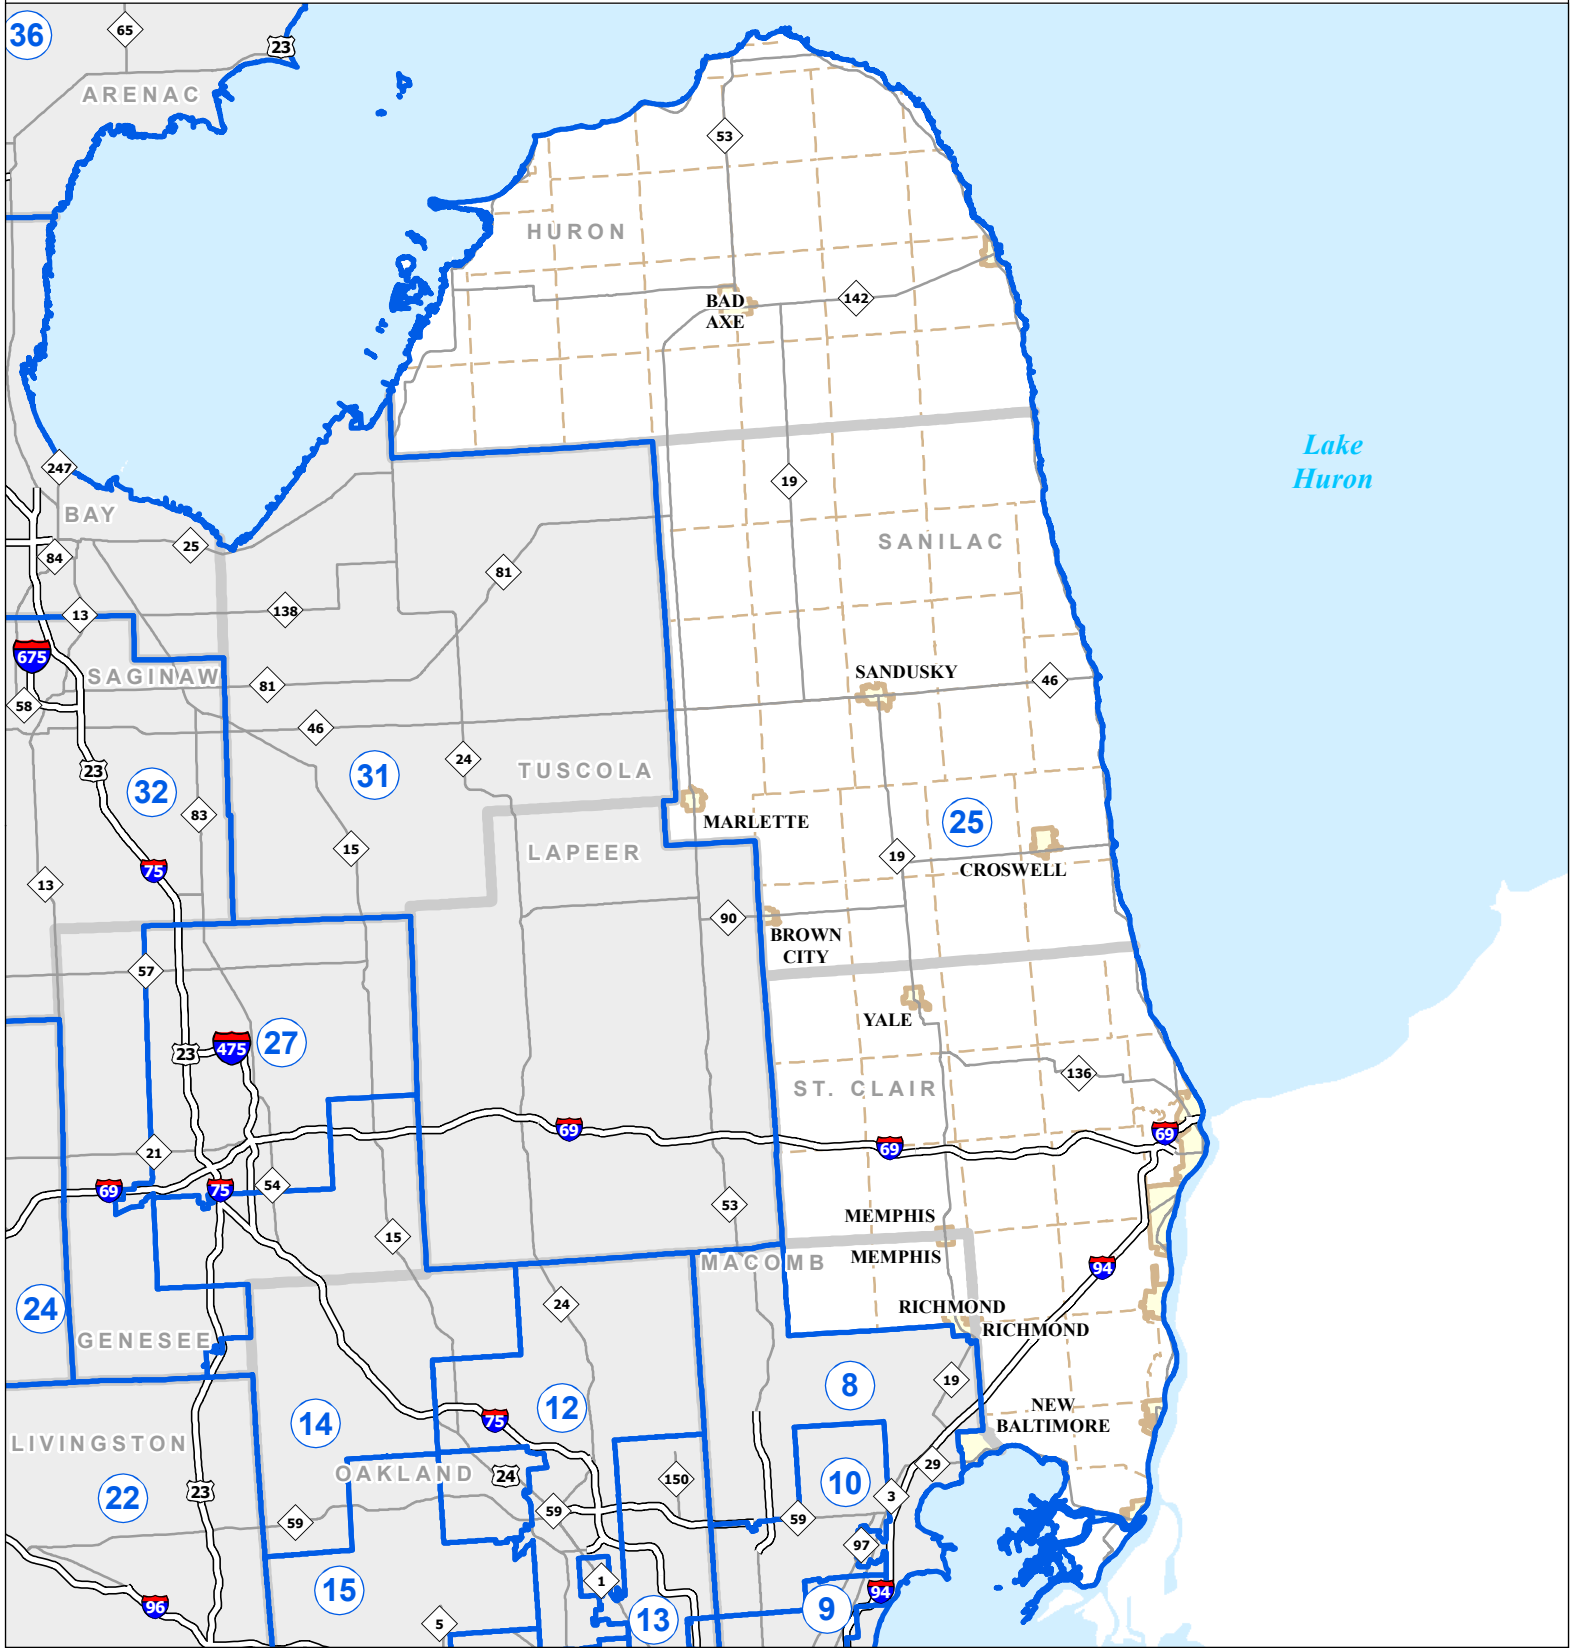

MICHIGAN SENATE DISTRICT 25

2011 Apportionment Plan

0 2.5 5 Miles

Lake Huron

Produced by:
Center for Shared Solutions and Technology Partnerships
Michigan Department of Technology, Management, and Budget
12/19/11

Source: Base Map - Michigan Geographic Framework v11a
Legislative District Boundaries - 2011 Apportionment Plan (as enacted by PA 129 of 2011)

Legend

Senate District	County	Freeway
City	Township	Highway

Michigan State Senate

DISTRICT 25

Huron County

Macomb County (part)

Armada Township

Memphis city

New Baltimore city

Richmond city

Richmond Township

St Clair County

Sanilac County

Published pursuant to Public Act 129 of 2011
Produced by the Michigan Bureau of Elections
Michigan Department of State
January 2012