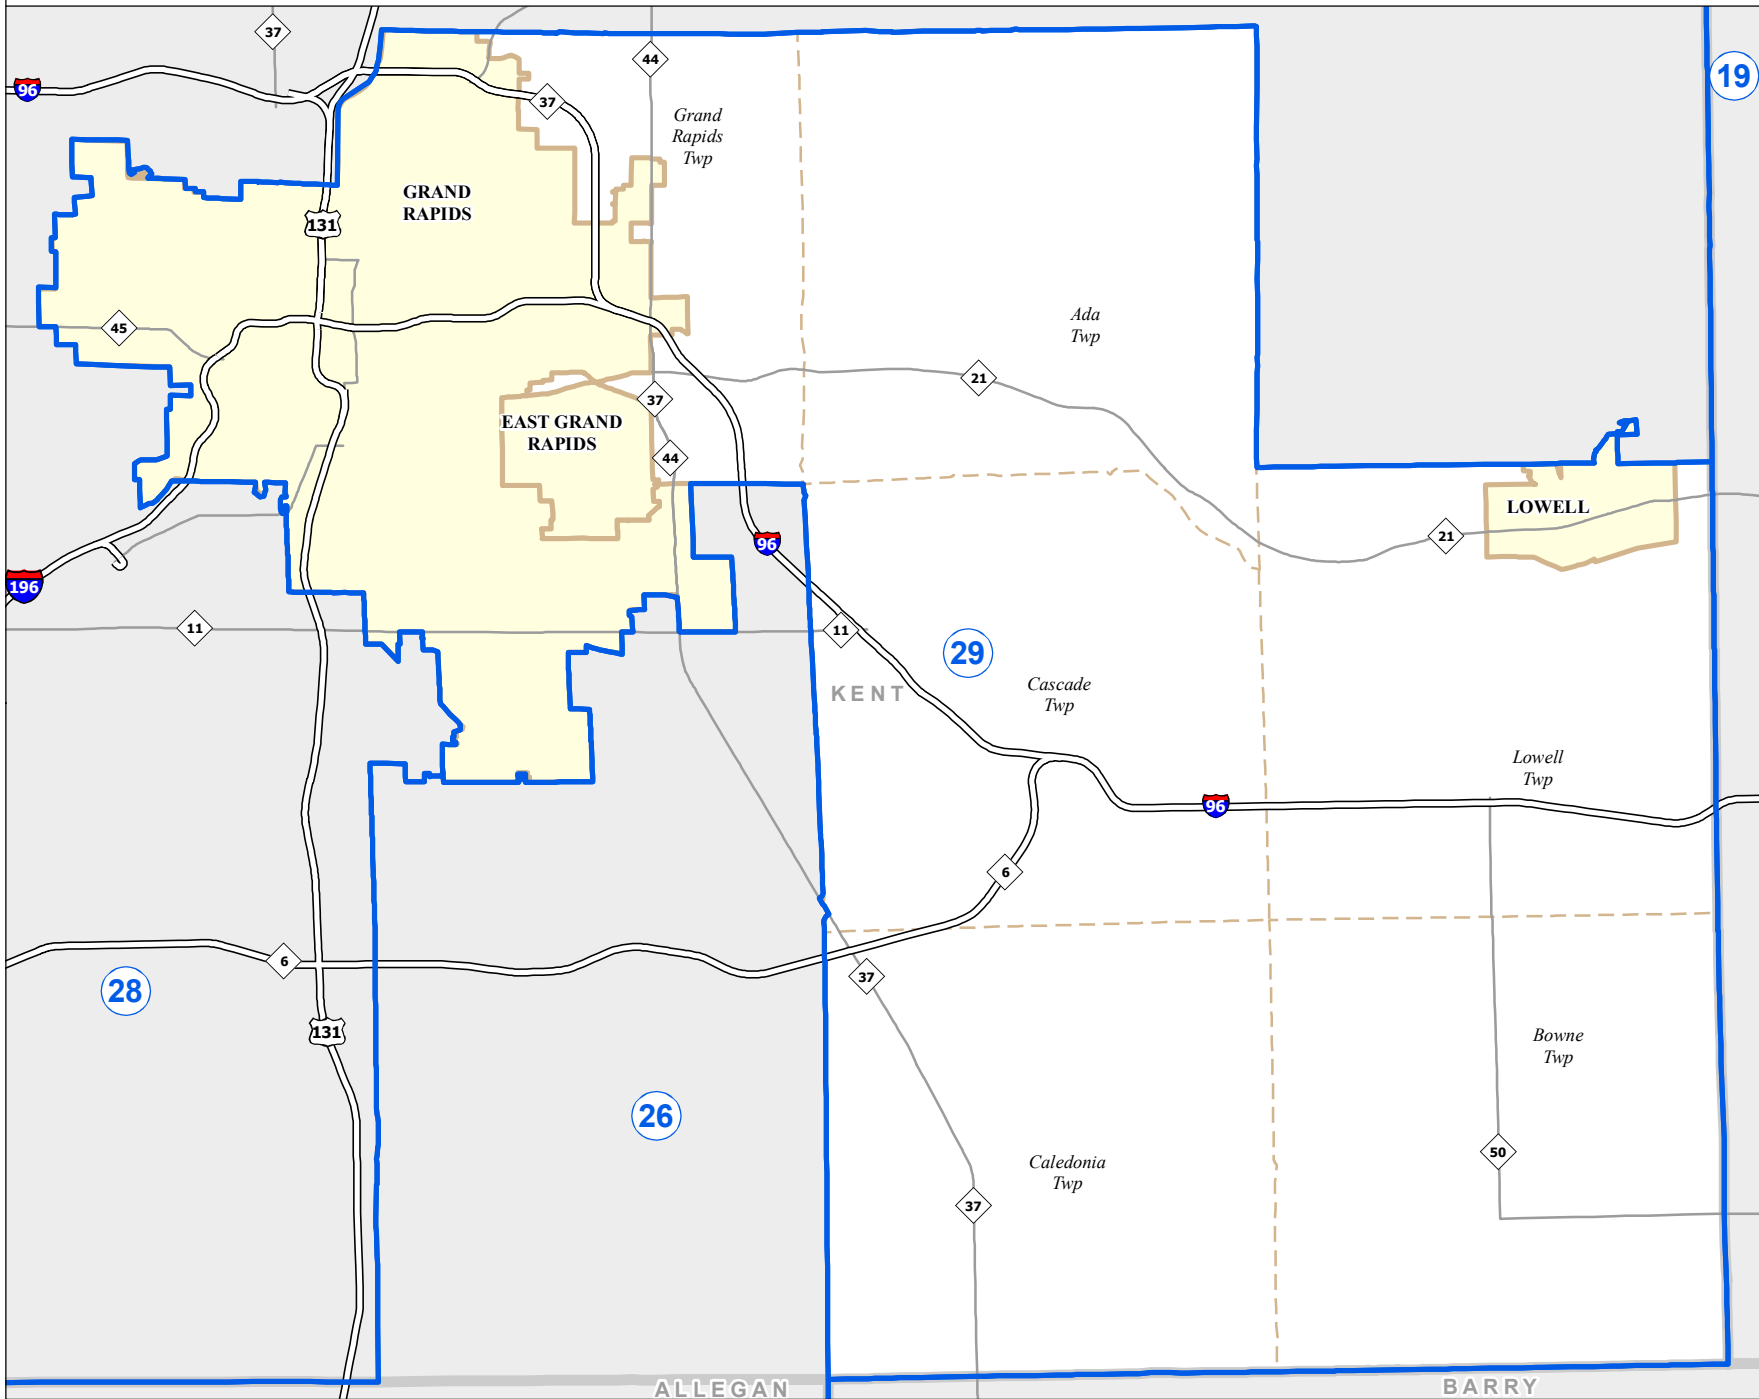

MICHIGAN SENATE DISTRICT 29 2011 Apportionment Plan

Legend

- Senate District
- City
- County
- Township
- Freeway
- Highway

Source:
Base Map:
Michigan Geographic Framework v11a
Legislative District Boundaries:
2011 Apportionment Plan
(as enacted by PA 129 of 2011)

Michigan State Senate

DISTRICT 29

Kent County (part)

Ada Township

Bowne Township

Caledonia Township

Cascade Township

East Grand Rapids city

Grand Rapids city

Grand Rapids Township

Lowell city

Lowell Township

Published pursuant to Public Act 129 of 2011
Produced by the Michigan Bureau of Elections
Michigan Department of State
January 2012