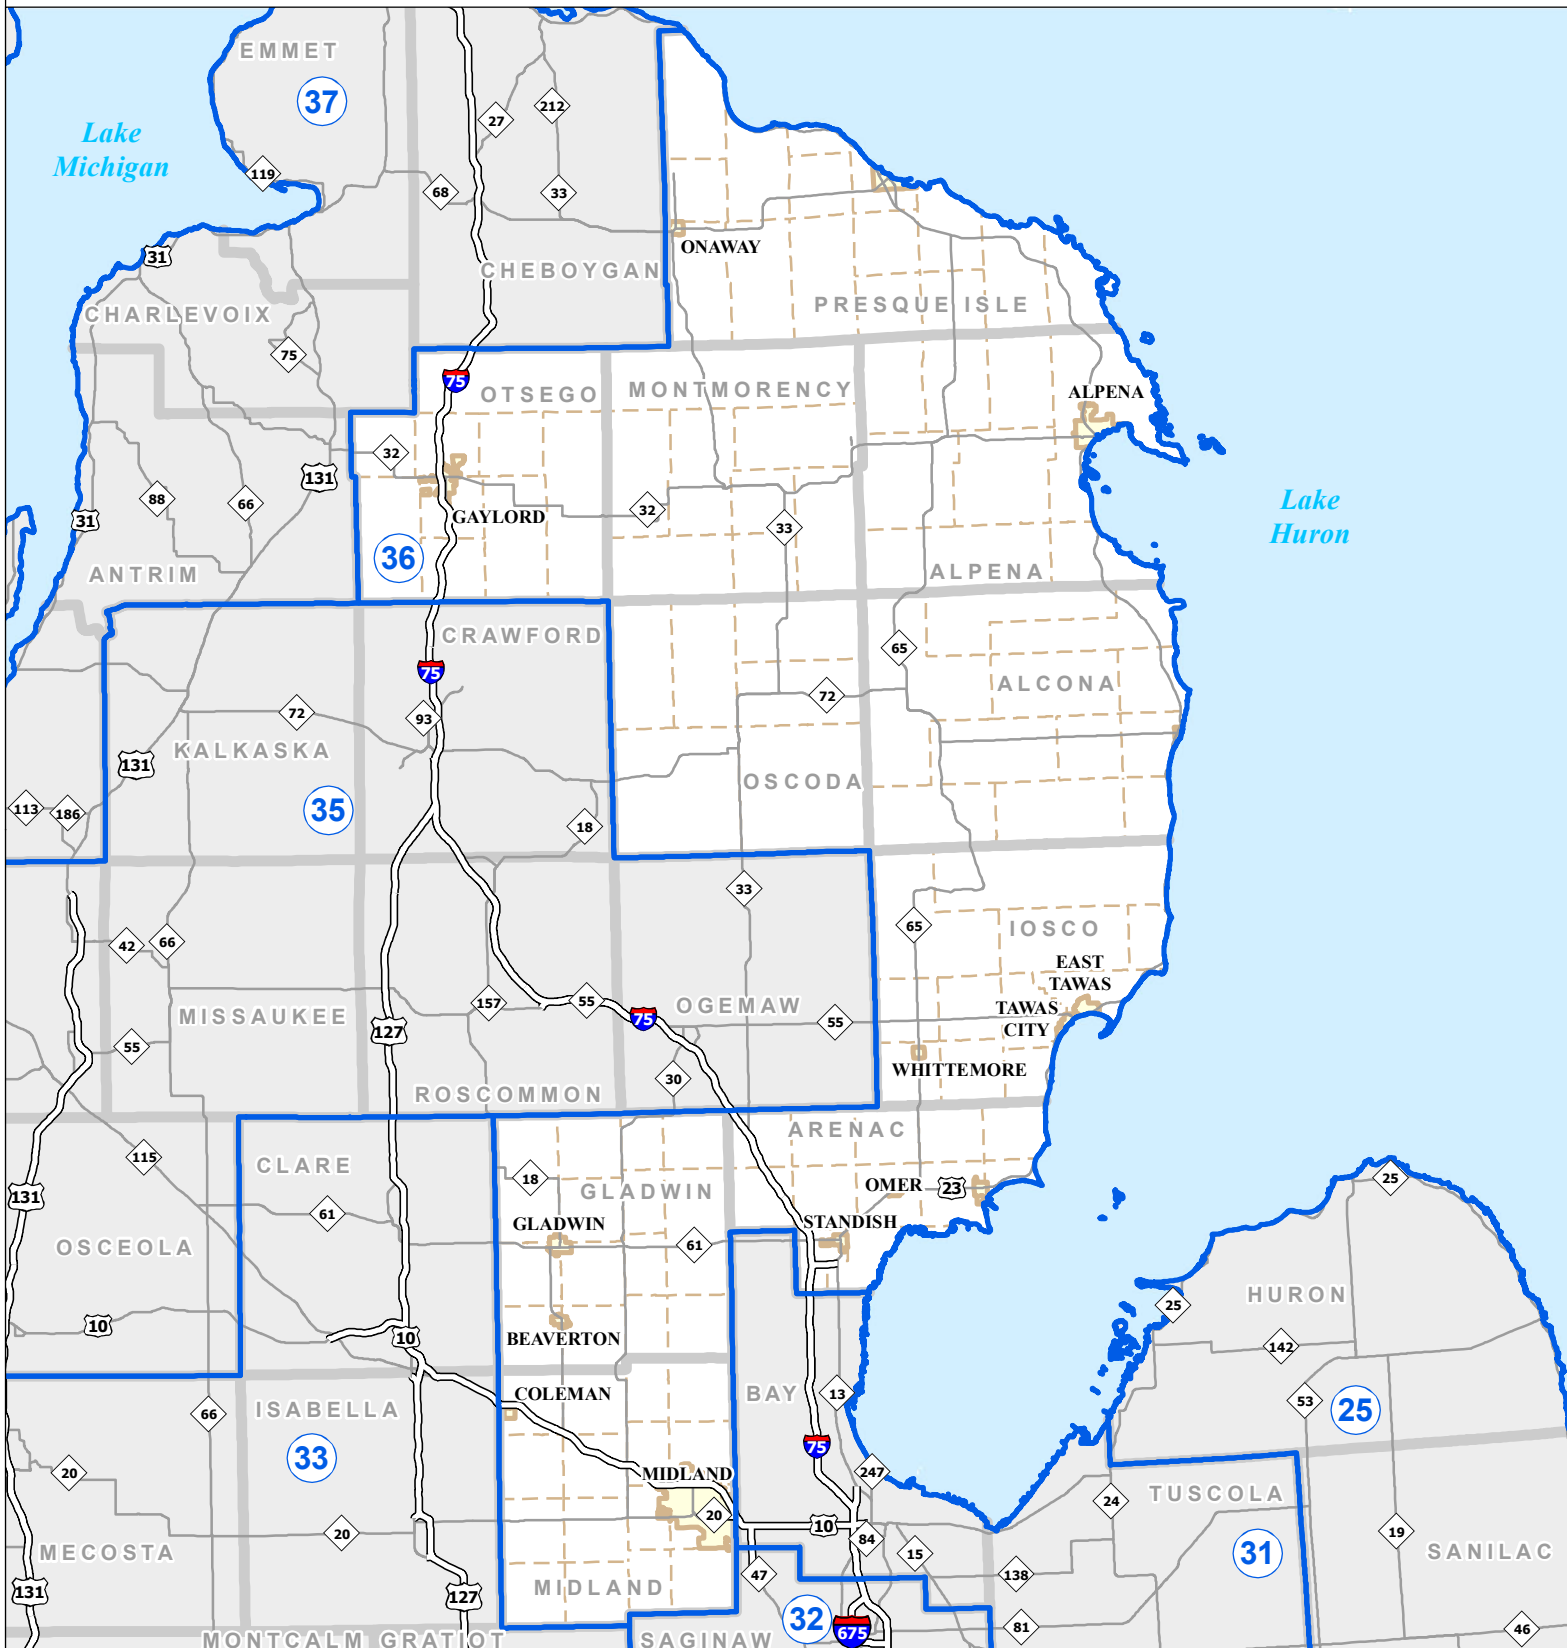

MICHIGAN SENATE DISTRICT 36

2011 Apportionment Plan

Produced by:

Center for Shared Solutions and Technology Partnerships
Michigan Department of Technology, Management, and Budget
12/19/11

Source: Base Map - Michigan Geographic Framework v11a
Legislative District Boundaries - 2011 Apportionment Plan (as enacted by PA 129 of 2011)

Legend

Senate District	County	Freeway
City	Township	Highway

MAP AREA

Michigan State Senate

DISTRICT 36

Alcona County
Alpena County
Arenac County
Gladwin County
Iosco County
Midland County
Montmorency County
Oscoda County
Otsego County
Presque Isle County