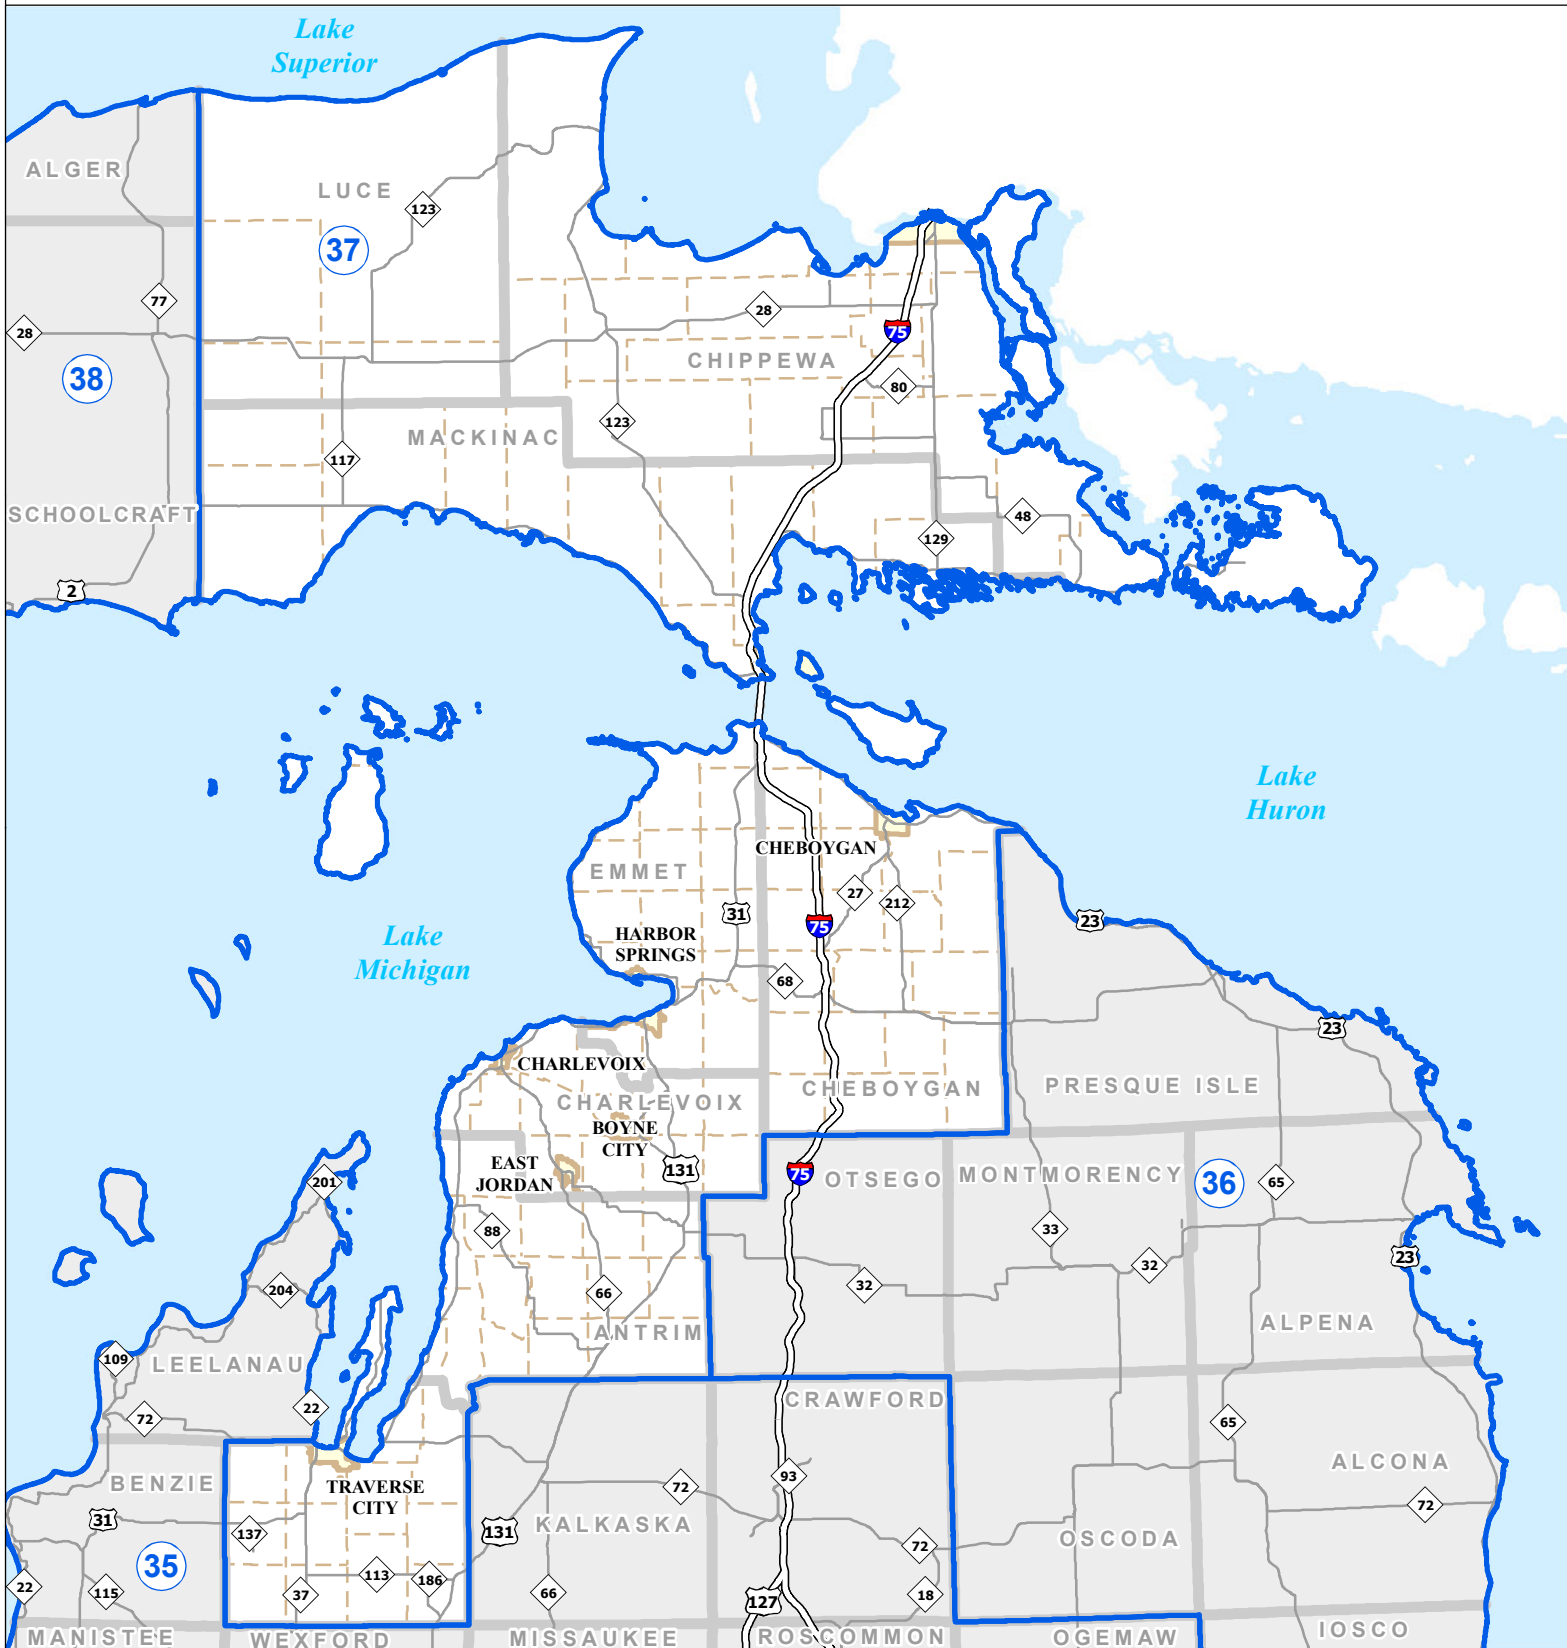

MICHIGAN SENATE DISTRICT 37

2011 Apportionment Plan

0 10 20 Miles